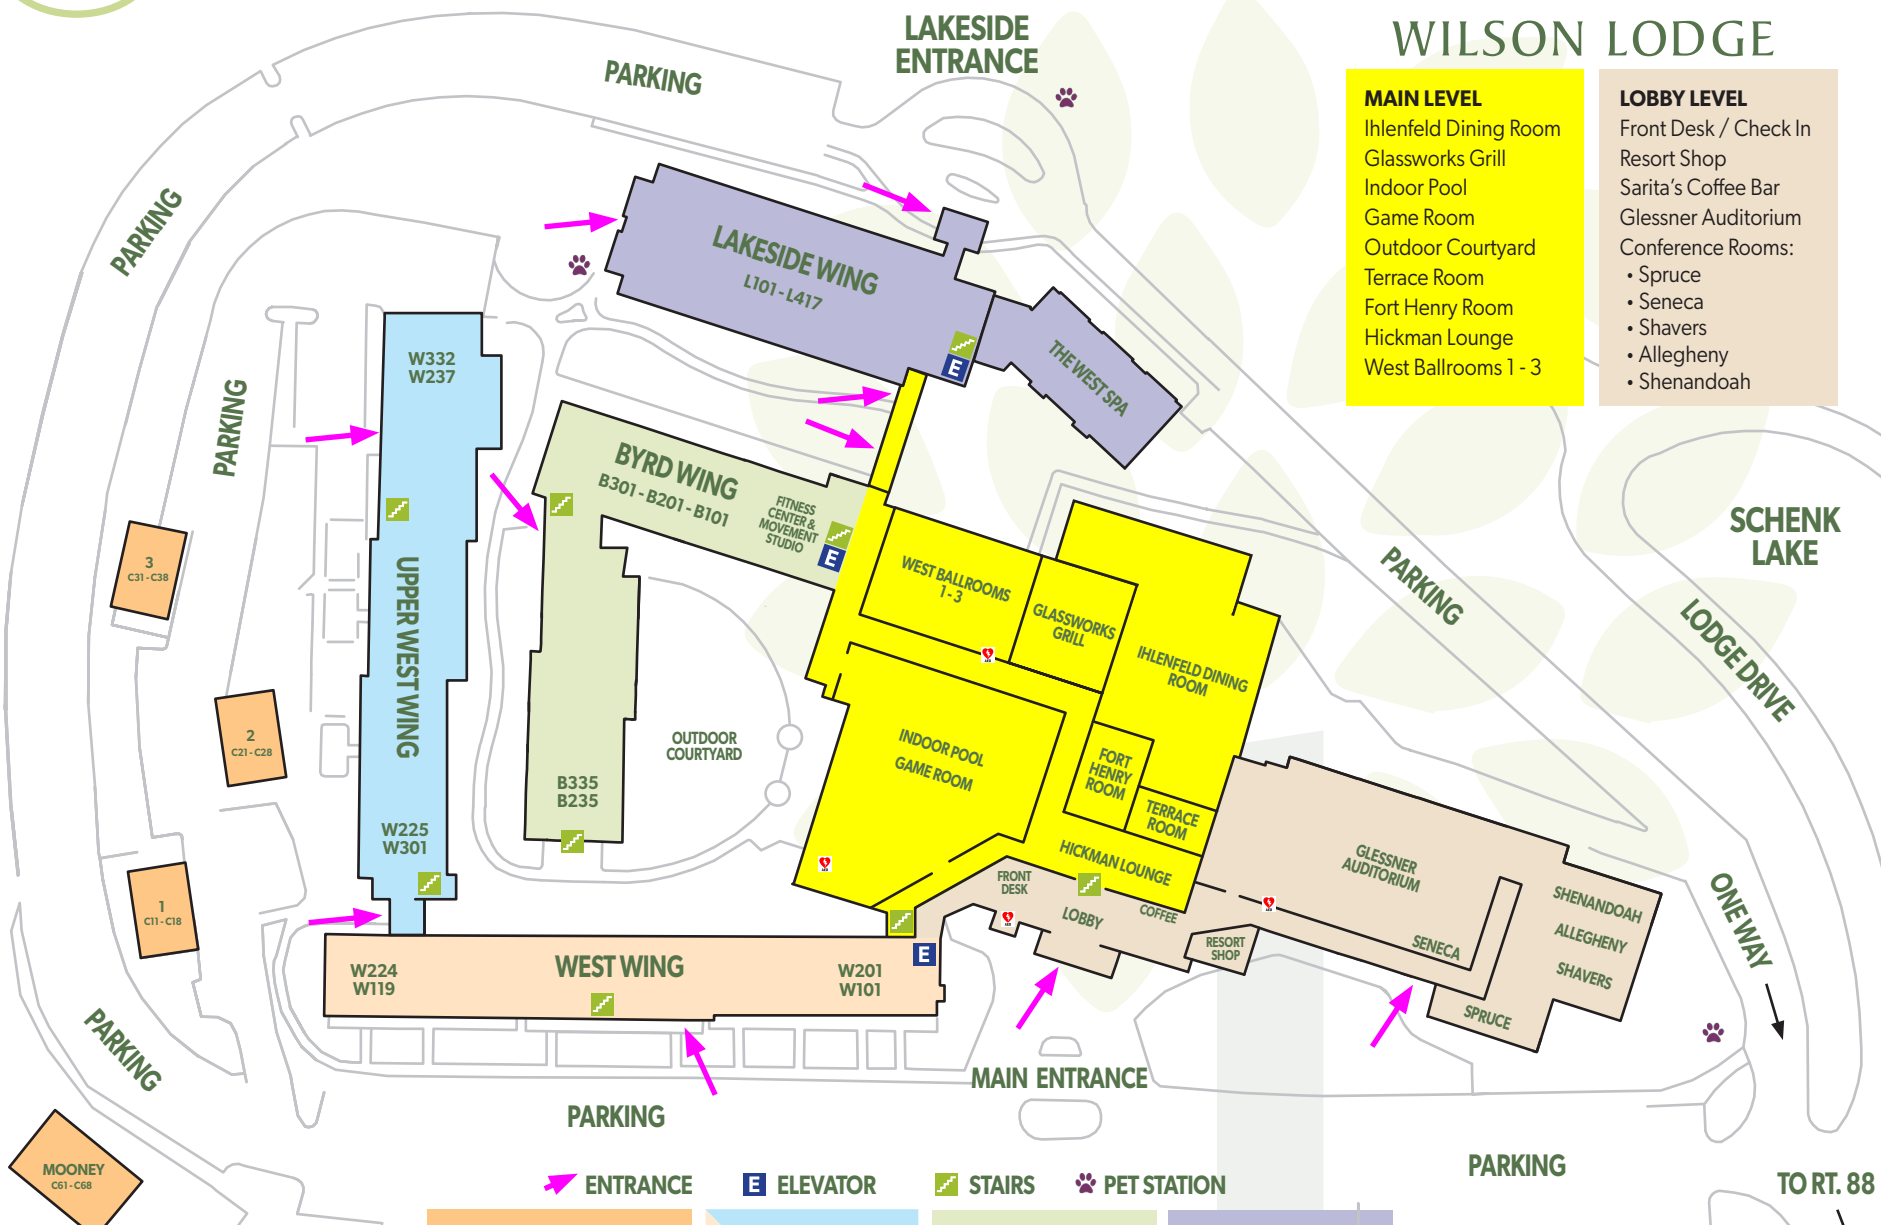

## Wilson Lodge

- Lodge/Cottage Check-In
- Conference Rooms
- Resort Shop
- Glassworks Grill
- Inlenfeld Dining Room
- Lakeview Patio / Cantina
- Sarita's Coffee Bar
- The West Spa

### COTTAGE LOCATOR

- Cottage Area A:**
- A Azalea
  - O Oak
  - BE Beech
  - B Bluet
  - Q Quince
  - CH Chestnut
  - C Clover
  - R Redbud
  - D Daisy
  - S Sumac
  - DO Dogwood
  - E Edelwiess
  - T Tulip
  - EL Elderberry
  - F Fern
  - U Ulmus
  - G Goldenrod
  - V Viburnum
  - W Willow
  - Y Yucca
  - Z Zelkova
- Cottage Area B:**
- K Kalmia
  - BU Burton House
  - L Laurel
  - AS Ash
  - I Ivy
  - J Juniper
  - H Hawthorn
  - AR Aster
  - DA Daffodil
  - GI Ginkgo
  - FO Forsythia
  - HO Holly
  - LI Lilac
  - RH Rhododendron
  - MA May
  - CB Chambers
  - HE Hess
  - M Mooney
  - CL Chalets
- Cottage Area C:**

# WILSON LODGE

- MAIN LEVEL**
- Ihlenfeld Dining Room
  - Glassworks Grill
  - Indoor Pool
  - Game Room
  - Outdoor Courtyard
  - Terrace Room
  - Fort Henry Room
  - Hickman Lounge
  - West Ballrooms 1 - 3

- LOBBY LEVEL**
- Front Desk / Check In
  - Resort Shop
  - Sarita's Coffee Bar
  - Glessner Auditorium
  - Conference Rooms:
    - Spruce
    - Seneca
    - Shavers
    - Allegheny
    - Shenandoah

➤ ENTRANCE   
 E ELEVATOR   
 ▣ STAIRS   
 🐾 PET STATION